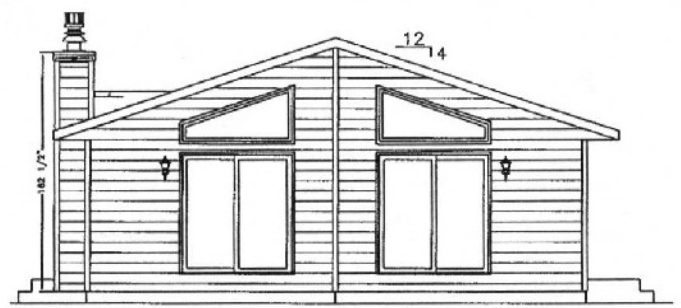

The

WISCONSIN HOMES INC.

Lakewood NOW ON DISPLAY

AMITY CREEK
HOMES

SPECIAL FEATURES:

- Cedar Siding
- Fireplace w/ Exterior Chase
- Trapezoid Windows
- Two sets of Patio Doors
- Pine Trim & Six Panel Pine Doors
- Hickory Cabinets
- AND MUCH MORE!!!

28 x 56 = 1,568 sq ft

3 Bedroom 2 Bath

CALL 218.729.4663 TODAY

FOR MORE DETAILS!!!

VISIT US ONLINE

www.amitycreekhomes.com

We are located on Hwy 53 North, just off Hwy 194, right next to Economy Garages