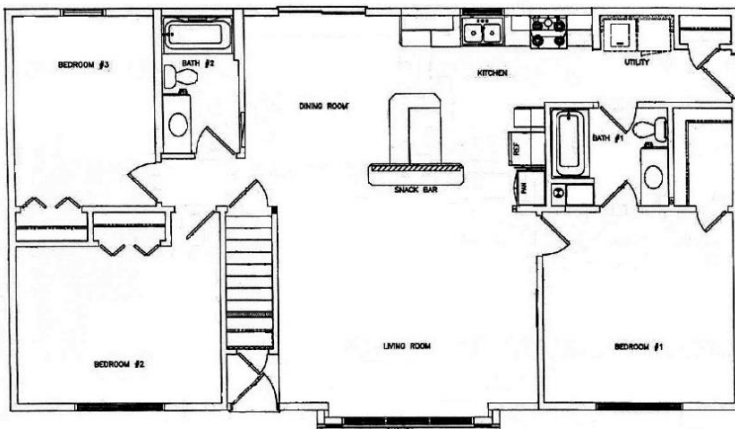

**AMITY CREEK
HOMES**

FEATURED HOME ▶

- Display Home includes \$12,600 in options
- Open Floor Plan w/ Raised Snack Bar
- 4/12 Roof Pitch & 22 inch Eaves
- Box Bay Window & Patio Door
- Floor Coverings
- Black Appliances
- Numerous Other Features...

The Cavalier

on display at Wisconsin Homes

28x50 = 1,400 sq ft

Price to Order: \$92,300

(price includes tax, delivery and set-up on your foundation)

*Get the best built
home in America!*

View Other Inspiration Homes Online at www.wisconsinhomesinc.com